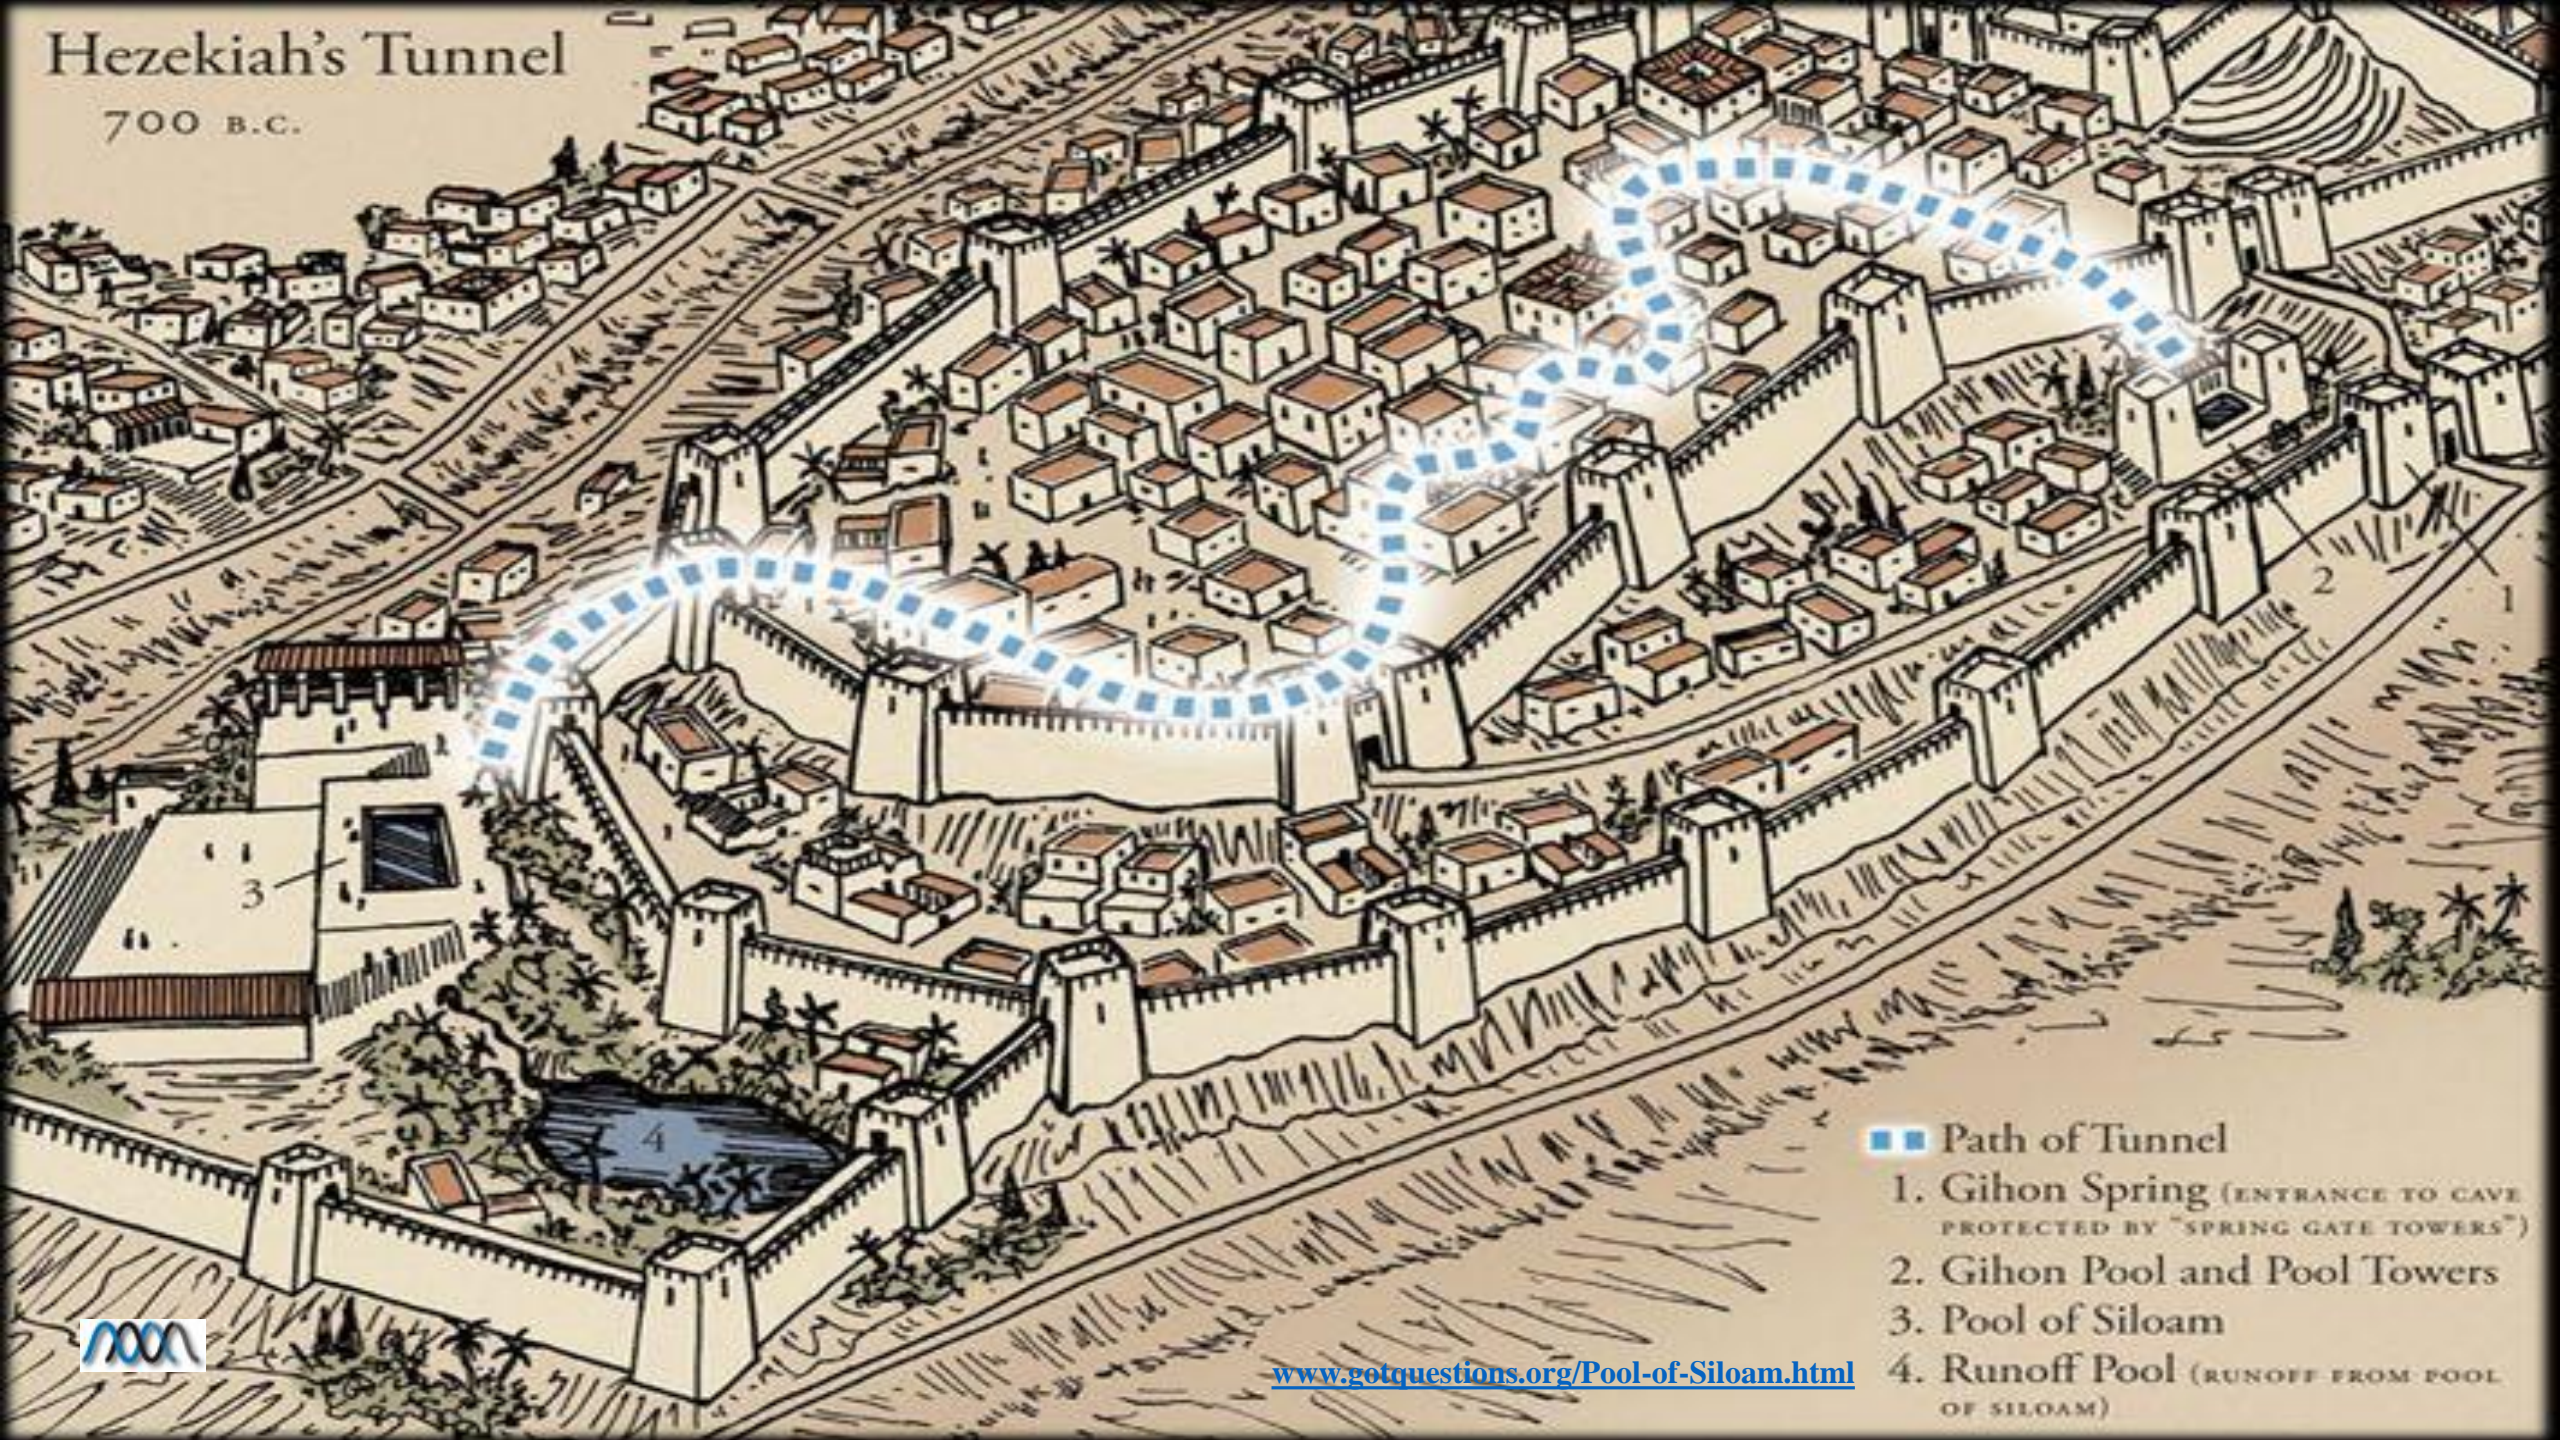

Hezekiah's Tunnel

700 B.C.

■ ■ Path of Tunnel

1. Gihon Spring (ENTRANCE TO CAVE PROTECTED BY "SPRING GATE TOWERS")
2. Gihon Pool and Pool Towers
3. Pool of Siloam
4. Runoff Pool (RUNOFF FROM POOL OF SILOAM)